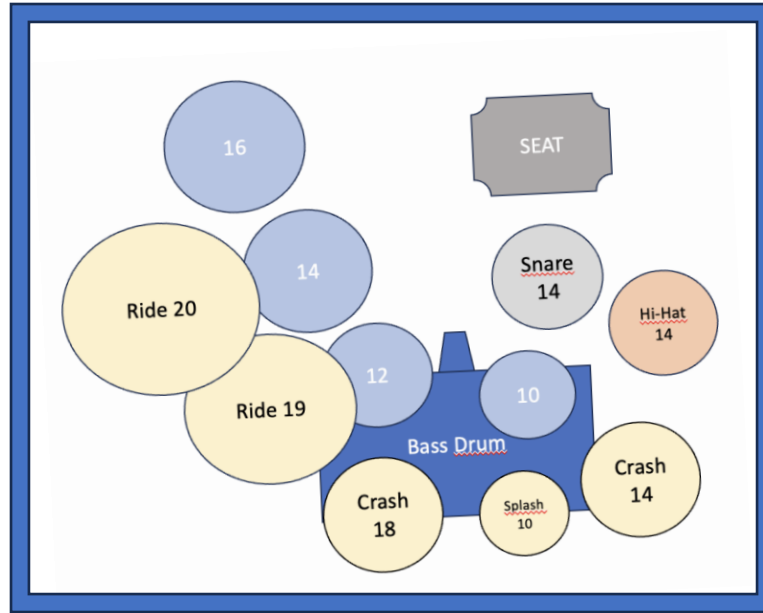

# Synchronicity Stage plan

Podium

Podium

Bass

Key 1

Key 2

Mic speech

gtr

Vocal 1

Vocal 2

Vocal 3